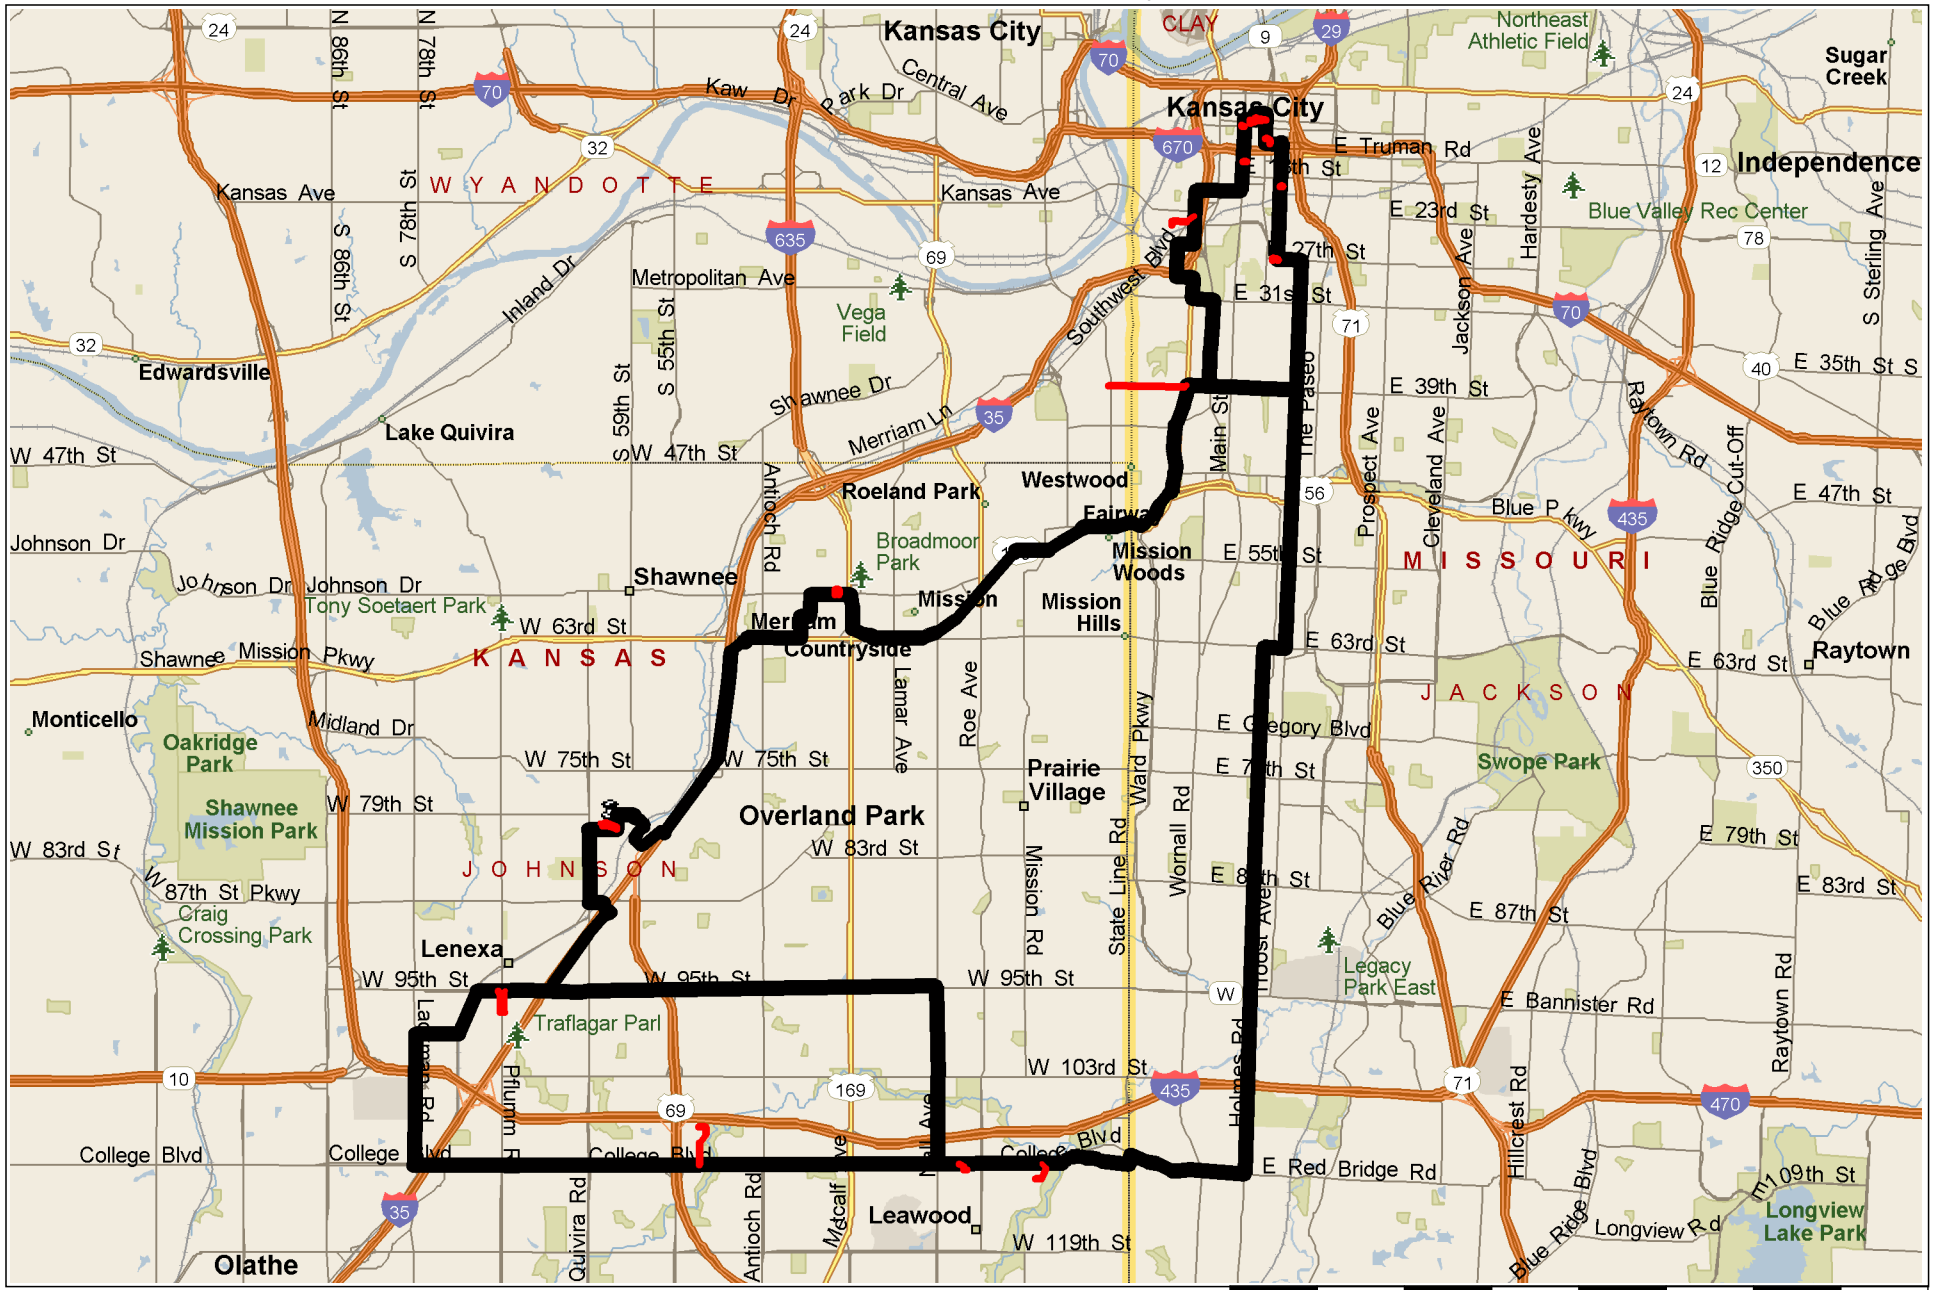

MaPoint_Kansas_City

0 mi 2 4 6 8

Copyright © and (P) 1988–2006 Microsoft Corporation and/or its suppliers. All rights reserved. <http://www.microsoft.com/mappoint/>
Portions © 1990–2005 InstallShield Software Corporation. All rights reserved. Certain mapping and direction data © 2005 NAVTEQ. All rights reserved. The Data for areas of Canada includes information taken with permission from Canadian authorities, including: © Her Majesty the Queen in Right of Canada, © Queen's Printer for Ontario. NAVTEQ and NAVTEQ ON BOARD are trademarks of NAVTEQ. © 2005 Tele Atlas North America, Inc. All rights reserved. Tele Atlas and Tele Atlas North America are trademarks of Tele Atlas, Inc.