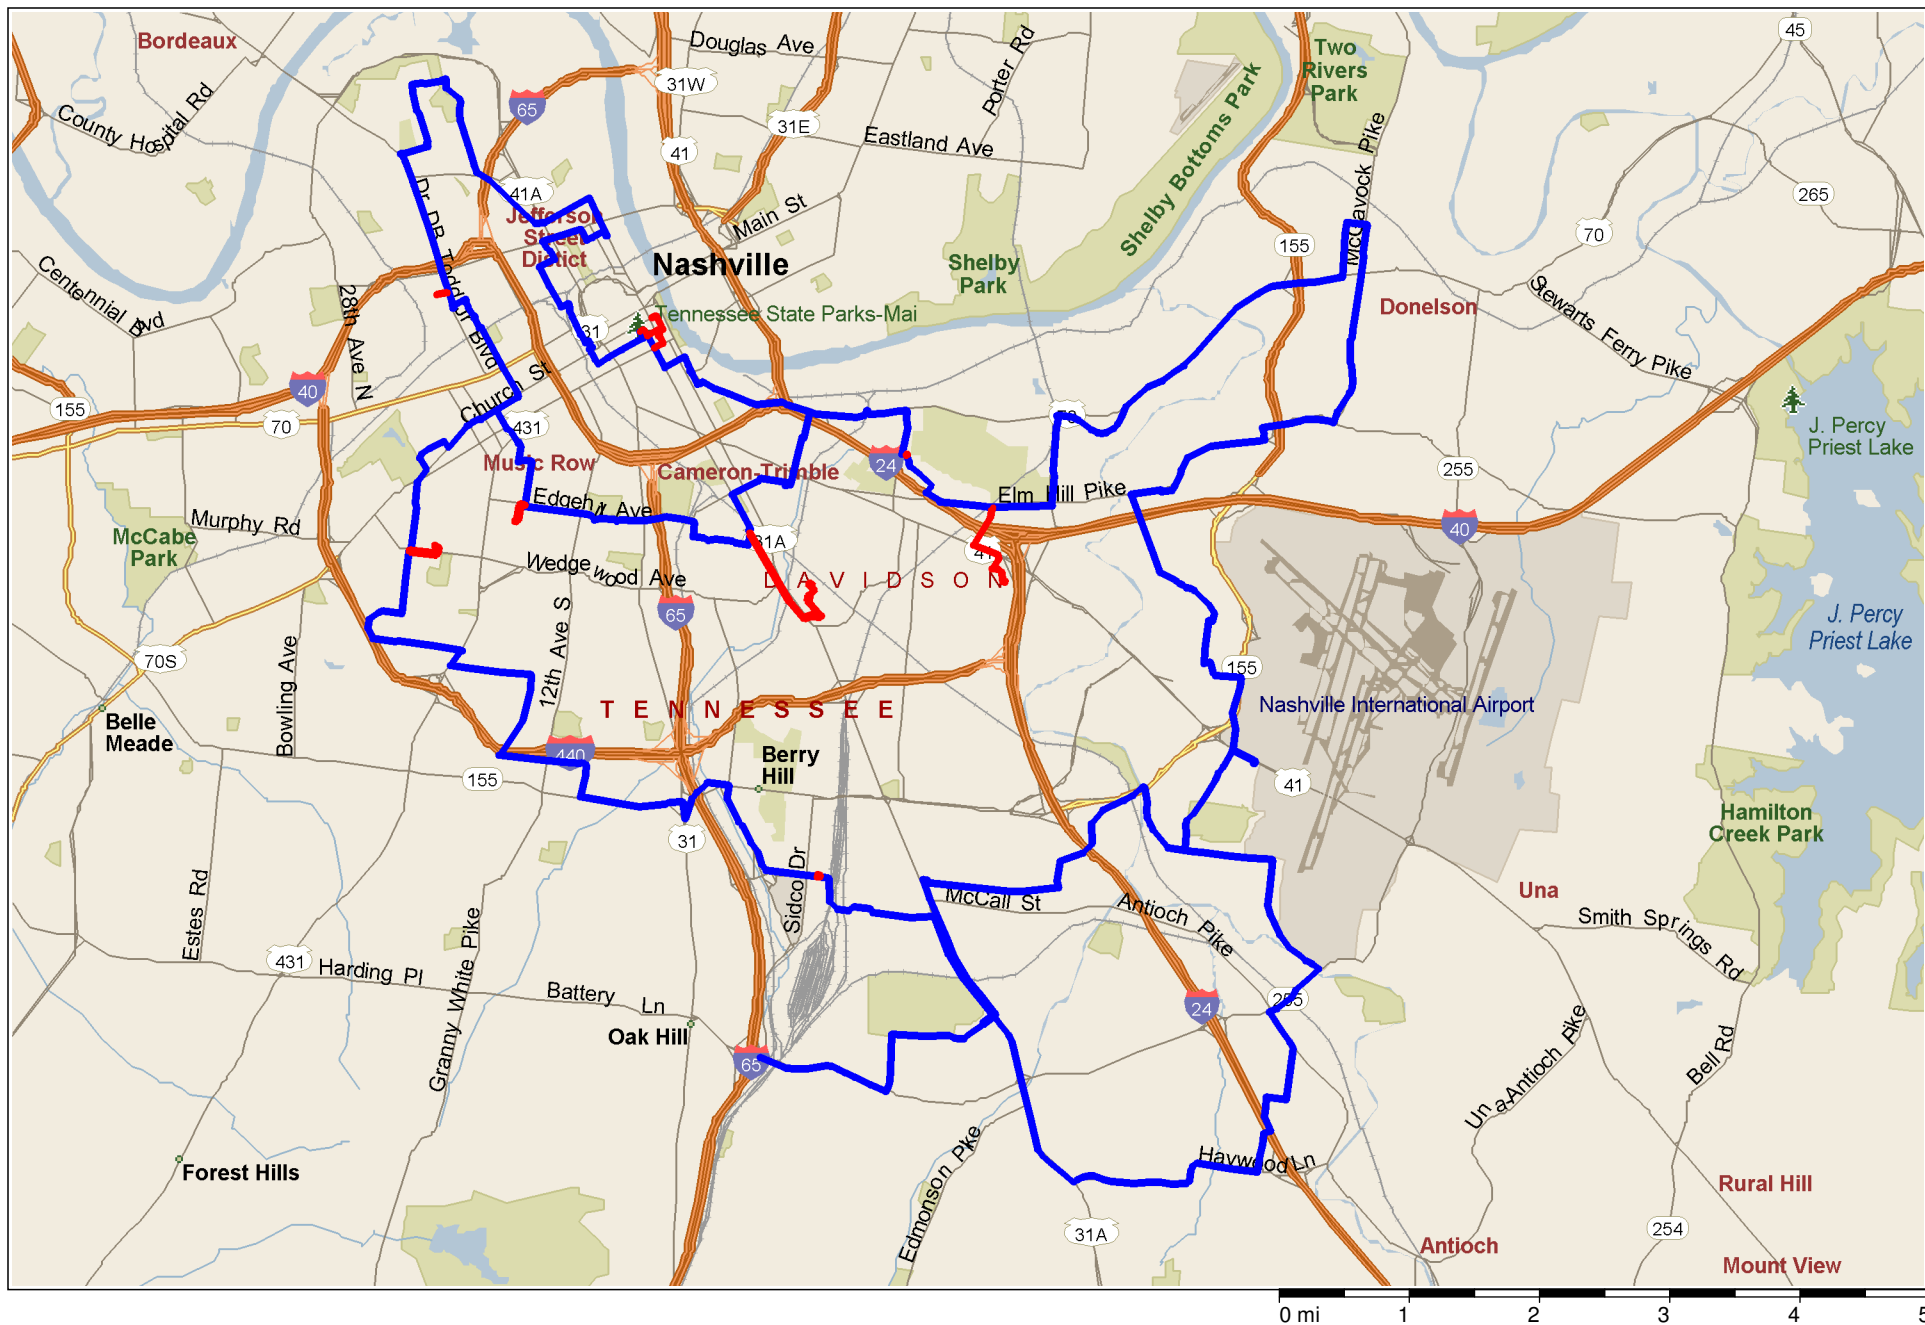

Nashville

Copyright © and (P) 1988–2006 Microsoft Corporation and/or its suppliers. All rights reserved. <http://www.microsoft.com/mappoint/>
Portions © 1990–2005 InstallShield Software Corporation. All rights reserved. Certain mapping and direction data © 2005 NAVTEQ. All rights reserved. The Data for areas of Canada includes information taken with permission from Canadian authorities, including: © Her Majesty the Queen in Right of Canada, © Queen's Printer for Ontario. NAVTEQ and NAVTEQ ON BOARD are trademarks of NAVTEQ. © 2005 Tele Atlas North America, Inc. All rights reserved. Tele Atlas and Tele Atlas North America are trademarks of Tele Atlas, Inc.